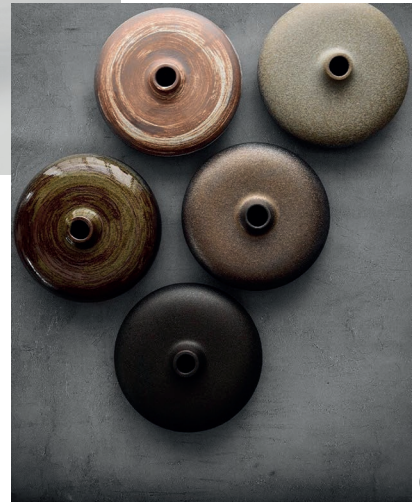

IKEBANA

The grace of the imperfect. These are the words of Toshiro Kawase, one of the greatest Ikebana masters of our time.

The centuries-old tradition from Japan is a flower arrangement art - in Japanese "Ikebana" - and is the opposite of opulent. Selected individual flowers are artfully combined and arranged with twigs and buds. The choice of colours and the staking at different heights bring harmony. Work is carried out along three main lines. Heaven (Shin), Humanity (Tai) and Earth (Soe).

①

②

③

④

⑤

⑥

⑦

⑧